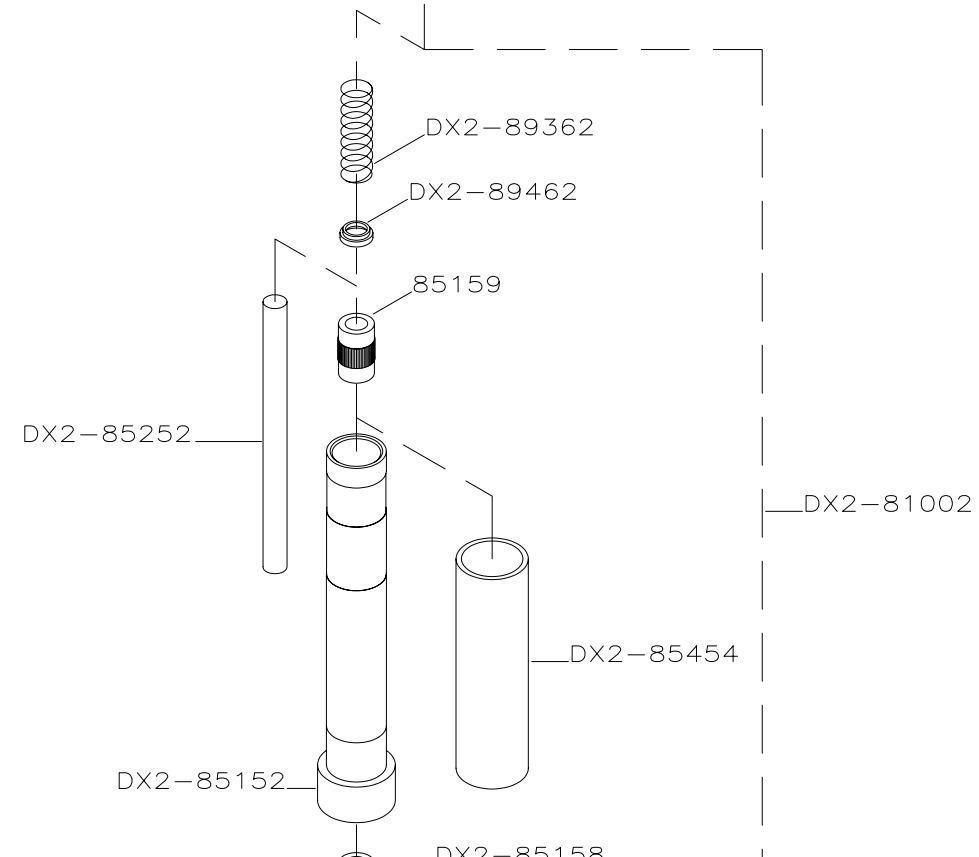

D-STANDARD
BORE GAGE #2

REV: 1/18/2008
FILE: DBG#2 ASSY