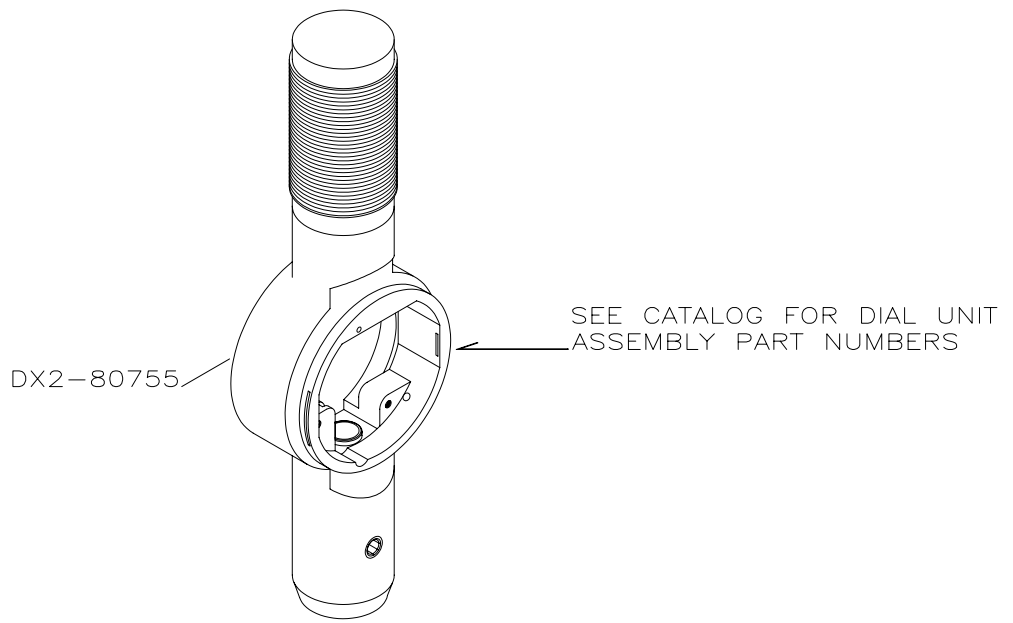

D-STANDARD
BORE GAGE #2

REV: 1/18/2008
FILE: DBG#2 ASSY