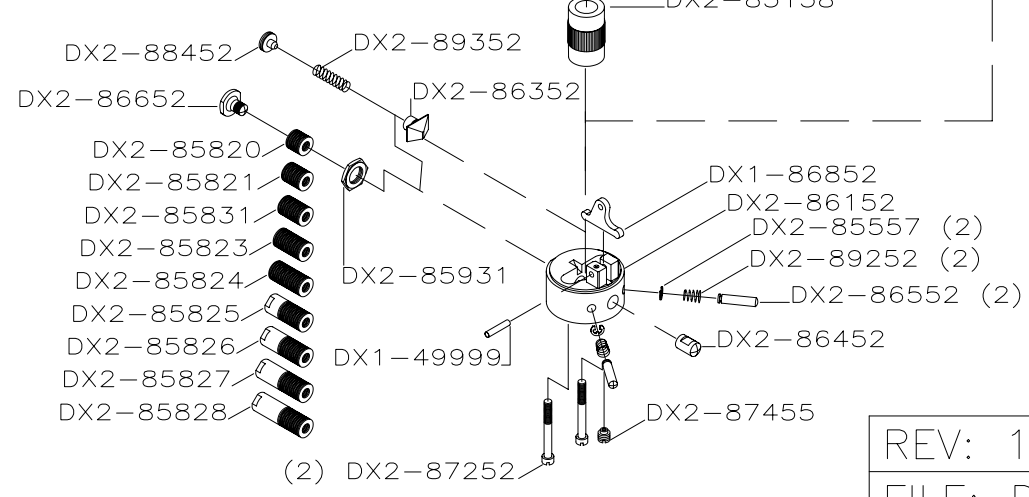

D-STANDARD
BORE GAGE #2

REV: 1/18/2008
FILE: DBG#2 ASSY